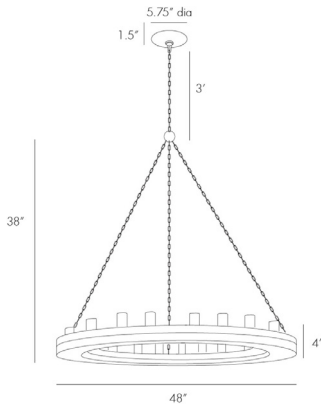

ARTERIOS

GEOFFREY MEDIUM CHANDELIER

84174

H: 38 IN, Dia: 48.00 IN
Gray Stained Wood, Rust
Contract Suitable As Is

Hanging by a purposely rusted chain, this gray wood ring and its 12 lights make a great statement when hanging over a large round dining table or kitchen island. The Edison bulbs in the photo reinforce the rustic, industrial feel. Additional chain available CHN-987. Damp-rated, although limited covered outdoor conditions may affect finish.

APPEARANCE

Material	Iron, Wood
Finish	Gray, Rust
Finish Will Vary	true
Top Coat/Sealant	true

DIMENSIONS

Chandelier	H: 4 IN, Dia: 48.00 IN
Minimum Hanging Height	38 IN
Maximum Hanging Height	74 IN
Canopy	H: 1.5 IN, Dia: 5.75 IN

WIRING

Rating	Damp
Cord	10 FT, Clear/Silver, SVT
Socket	12, Type A- E26 Other
Photographed Bulb	Edison Bulb
Maximum Watt	40
Voltage	110-120 V

CERTIFICATIONS

Cerifications	Mexico Australia, China, EU, United Kingdom, Middle East, United States, Canada
---------------	--

COMPLIANCY

UL/ETL	Yes
CB	Yes
RoHS	true

SHIPPING

Shipping Requirements	TruckShip
Product Weight	37 LBS
Gross Weight 1	42 LBS
Shipping Box 1	H: 8 IN, L: 52 IN, W: 52 IN

REPLACEMENT PARTS

Replacement Part 1	CHN-987
Replacement Part 1 Dim	3'